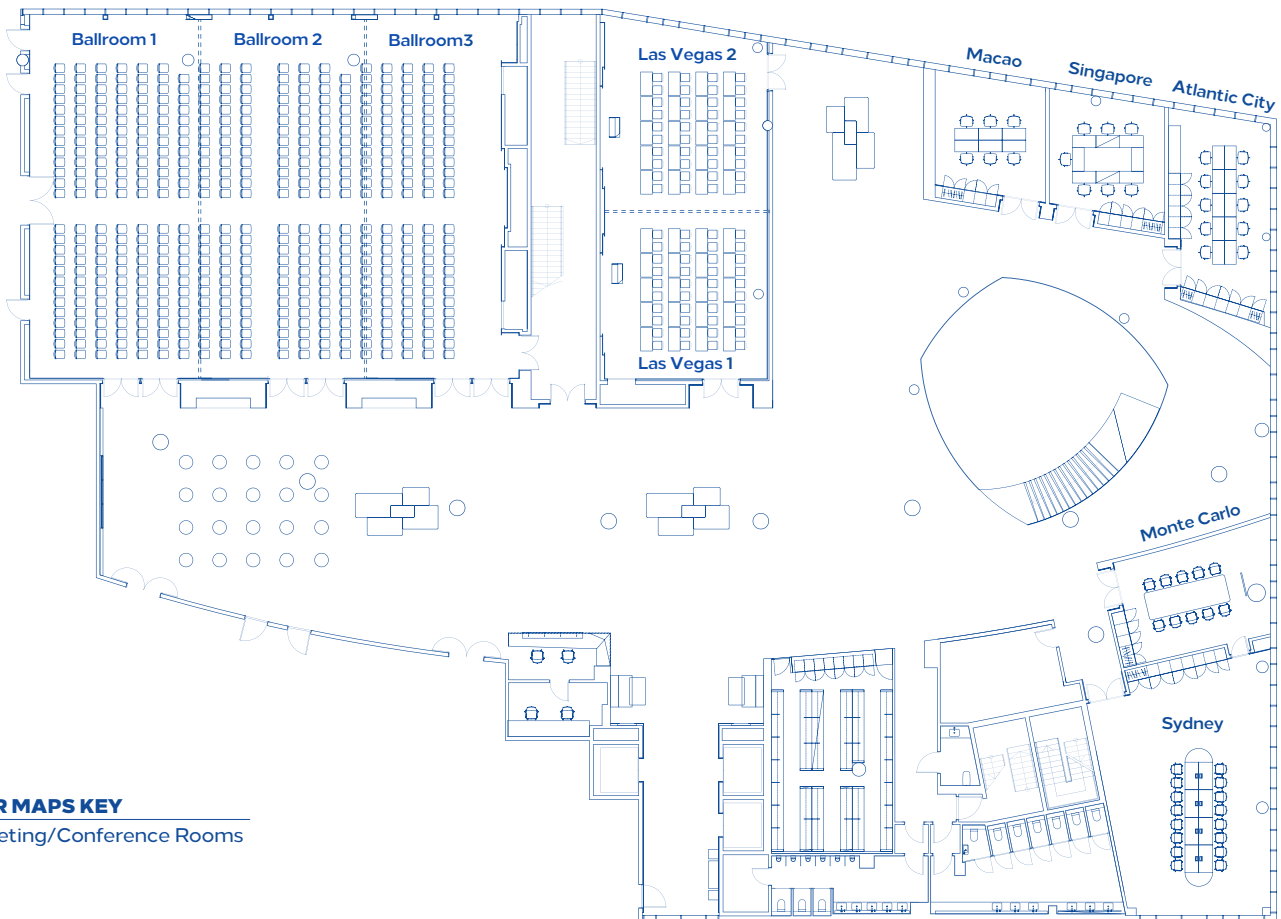

AT A GLANCE

- 202 rooms including 27 suites across 9 floors
- Executive Lounge and Executive Floors
- 10 flexible meeting rooms with a 500 capacity ballroom
- Complimentary Wi-Fi access throughout the hotel
- Treatment rooms, saunas, indoor pool and 24 hour fitness center
- Restaurant & Terrace, Lobby Bar, in-room dining and fully stocked mini bar
- Airport is 3 km from Hilton Tallinn Park
Drive time: 10 minutes

Name	Theatre	Classroom	Banquet 10	Cabaret	U-Shape	Boardroom	Dimensions Sq M
Ballroom	500	300	270/300	162	60	-	445.2
Ballroom 1	120	80	80	48	30	-	153.8
Ballroom 2	120	80	80	48	30	-	153.8
Ballroom 3	100	70	70	42	20	-	137.5
Las Vegas 1 & 2	110	50	80	48	30	30	142.6
Las Vegas 1	50	20	40	24	15	15	67.6
Las Vegas 2	60	20	40	24	15	15	74.8
Macao	20	12	-	-	8	10	37.9
Singapore	20	12	-	-	8	10	38.2
Atlantic City	30	20	-	-	-	12	51.5
Monte Carlo	-	-	-	-	-	12	48.8
Sydney	60	40	40	24	20	20	110
Pre-function area	-	-	-	-	-	-	938