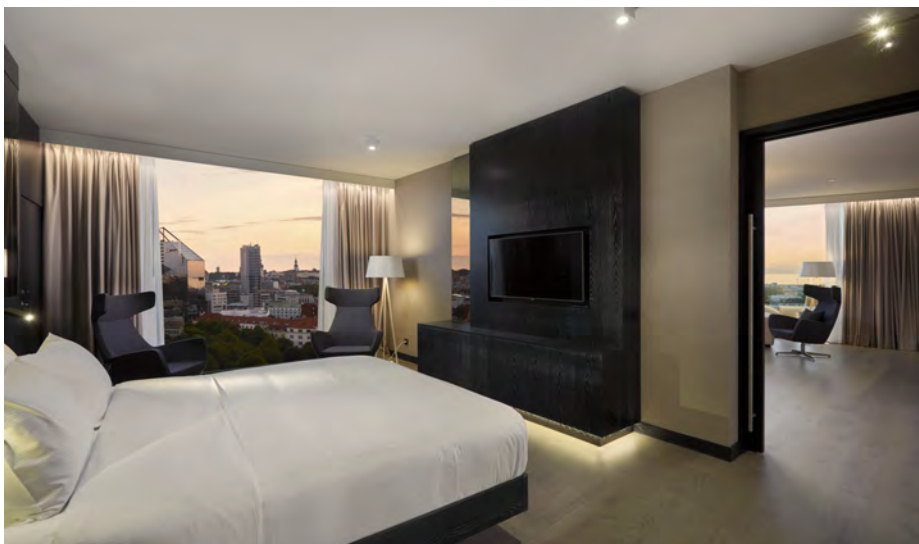

DELUXE ROOMS

These modern rooms offer stunning views of either the city or the bay. During your stay, keep in touch with complimentary WiFi or watch your favorite show on the 42" HDTV.

EXECUTIVE ROOMS

Enjoy stunning views of the bay or the city from the floor to ceiling windows of this high-floor room. Executive rooms offer access to the Executive Lounge, with a range of exclusive benefits including complimentary evening snacks and refreshments throughout the day. The upscale bathroom offers a separate bathtub and a shower.

SUITES

All suites feature a separate living room and walk-in closet, some include a second bathroom, sauna and panoramic views over the Old Town and harbour. Select from a range of King One Bedroom suites and enjoy extra amenities such as a sound system and exclusive access to Executive Lounge. The magnificent 180 sq m 5-bay Presidential suite includes a separate office, dining room for up to 10 guests, dressing and makeup room and a dedicated pantry for service.

ACCESSIBLE ROOMS

Indulge in modern amenities and a spacious accessible layout in our distinctive guest rooms, designed with your needs in mind. Enjoy added features for your ease of use, such as accessible showers with grab rails and emergency pull cords.